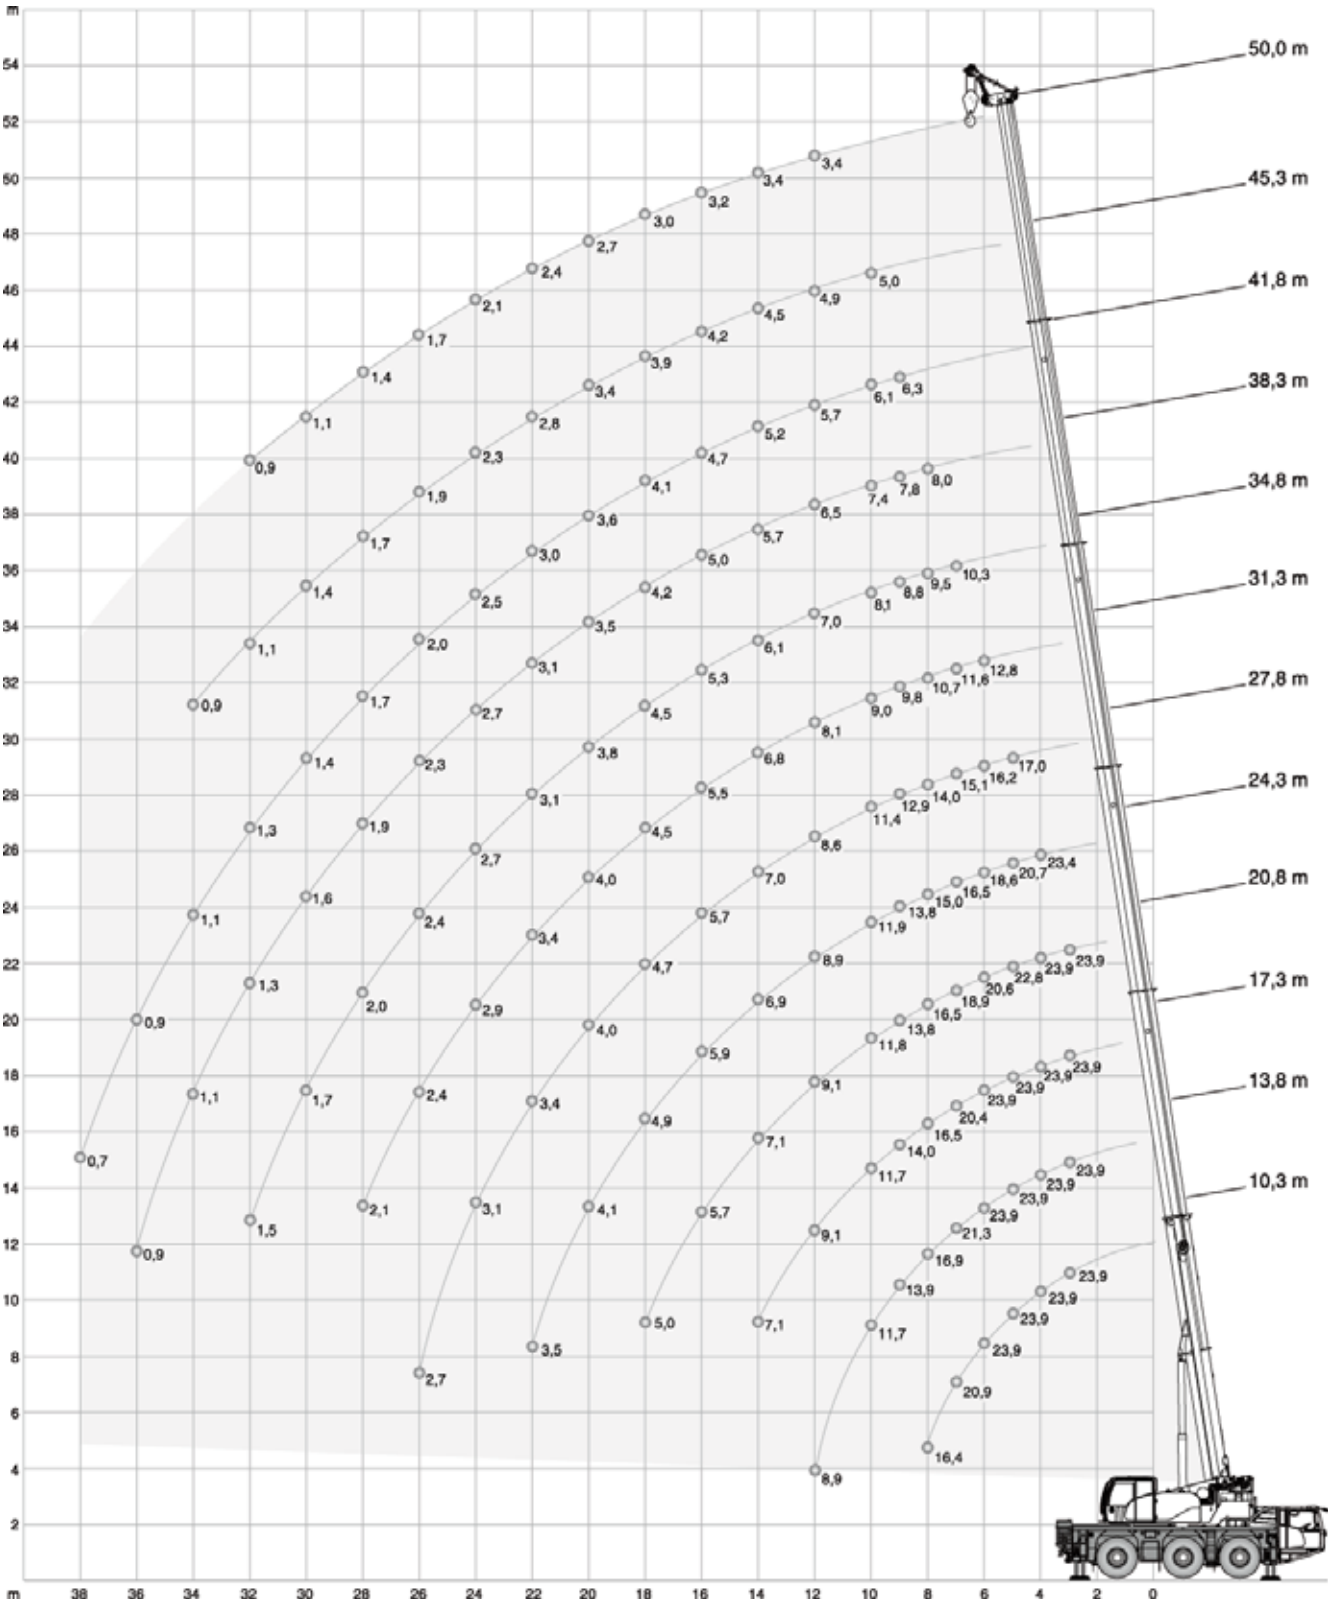

CHALLENGER 3160

WILSONLIFT

WILSONLIFT

CHALLENGER 3160

Runner

WILSONLIFT